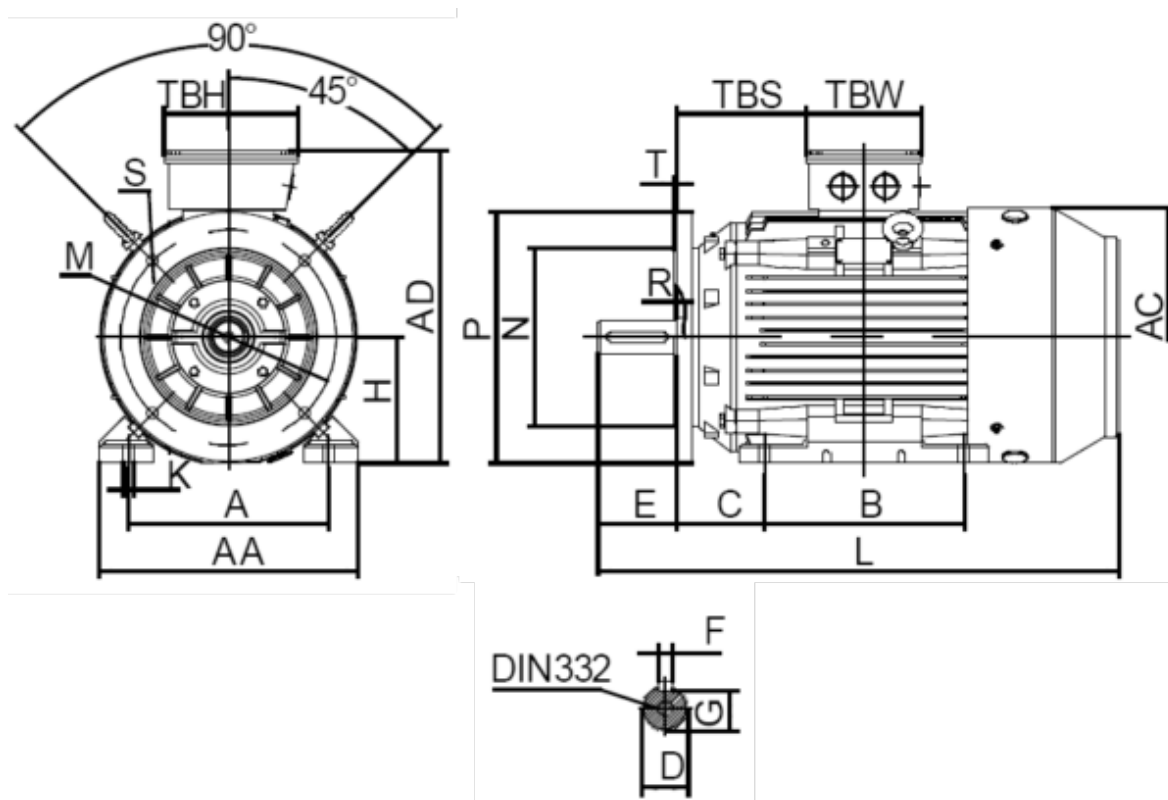

Data Sheet

Article number: 250300750227

Description: Kleedrive T3C 132S2-2 7.5KW 2800 rpm
3x400/690V 50HZ IP55 B35 Eff=90,1%

Measures

A = 216	F = 10	TBW = 134
AA = 263	G = 33	
AC = Ø259	H = 132	
AD = 332	HD = 200	
B = 140	K = Ø12	
C = 89	L = 467	
D = Ø38	TBH = 134	
E = 80	TBS = 61.5	